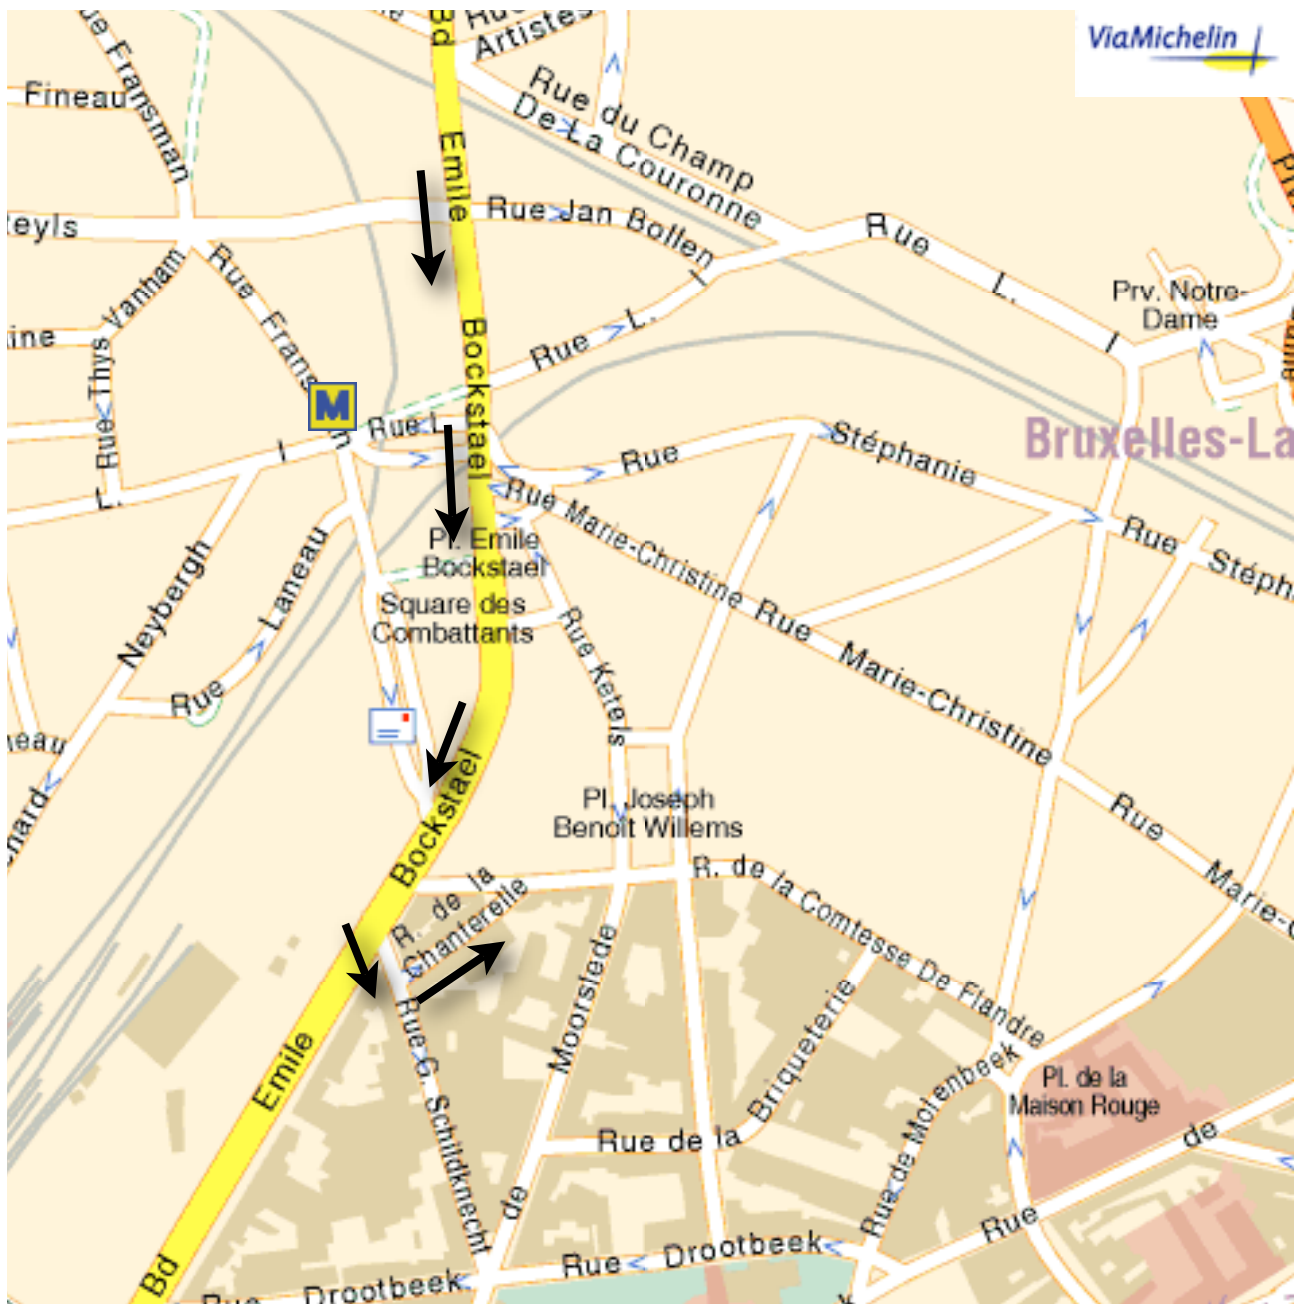

8 Rue de la Chanterelle , 1020 Bruxelles , Tel 00 32 (0) 420 40 20 Fax 420 14 44
8 Lokvogelstraat , 1020 Brussel , Mail : av@electriccity.be, www.electriccity.be

ELECTRIC CITY sprl/bvba